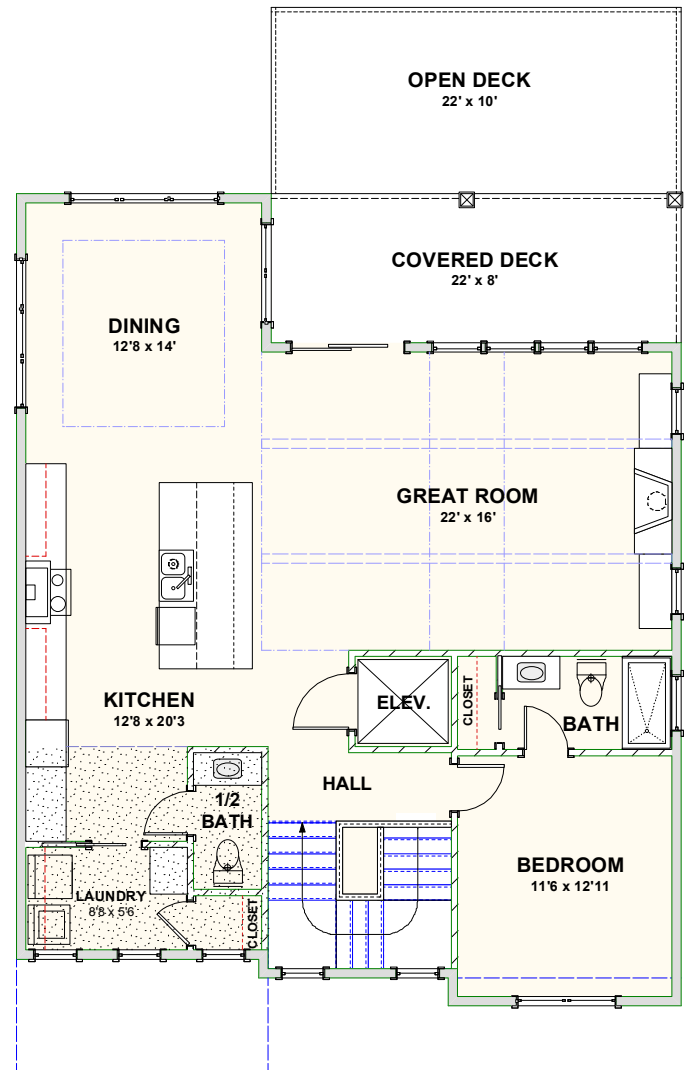

CAROLINA BLUEWATER CONSTRUCTION

BUILDING TOMORROW WITH AFFORDABLE QUALITY HOMES

910-575-7100

6934-9 BEACH DR SW, OCEAN ISLE BEACH, NC 28469

BEACH HOME 246

2,641 SQ FT | 5 BEDROOMS | 4 BATHS—1 HALF BATH | 872 SQ FT DECKS

WWW.CAROLINABLUEWATERCONSTRUCTION.COM

BEACH HOME 246

2,641 SQ FT | 5 BEDROOMS | 4 BATHS—1 HALF BATH | 872 SQ FT DECKS

35'8 x 57'1

1ST FLOOR - FLOOR PLAN

2ND FLOOR - FLOOR PLAN

CAROLINA
BLUEWATER
CONSTRUCTION