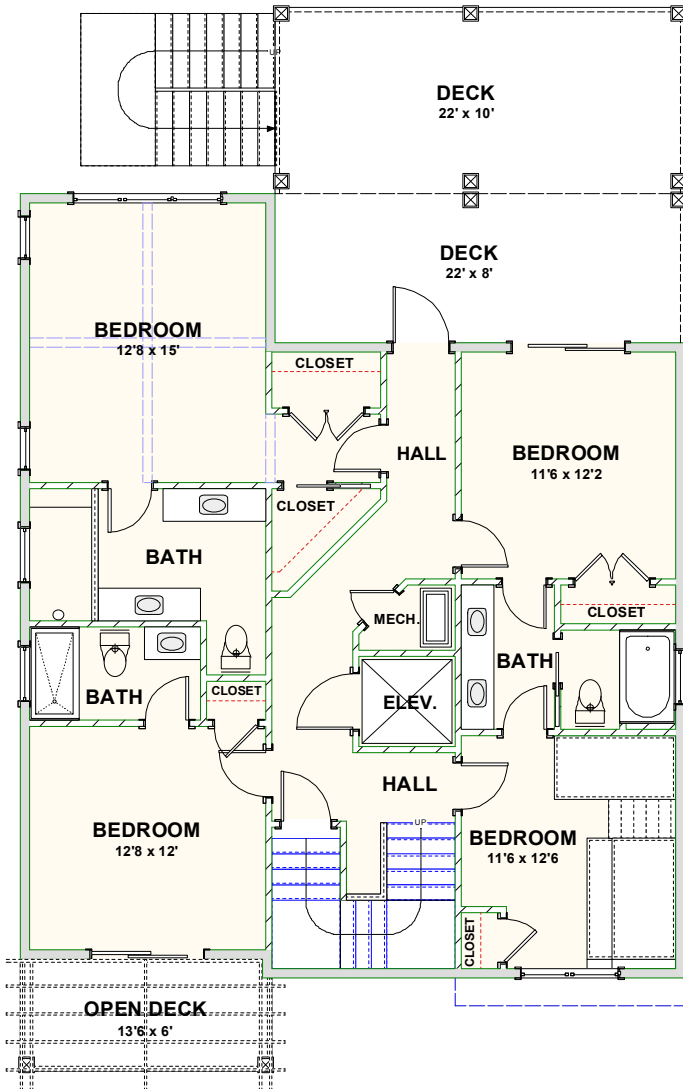

CAROLINA BLUEWATER CONSTRUCTION

BUILDING TOMORROW WITH AFFORDABLE QUALITY HOMES

910-575-7100

6934-9 BEACH DR SW, OCEAN ISLE BEACH, NC 28469

BEACH HOME 246

2,641 SQ FT | 5 BEDROOMS | 4 BATHS—1 HALF BATH | 872 SQ FT DECKS

WWW.CAROLINABLUEWATERCONSTRUCTION.COM

BEACH HOME 246

2,641 SQ FT | 5 BEDROOMS | 4 BATHS—1 HALF BATH | 872 SQ FT DECKS

35'8 x 57'1

1ST FLOOR - FLOOR PLAN

2ND FLOOR - FLOOR PLAN

CAROLINA
BLUEWATER
CONSTRUCTION